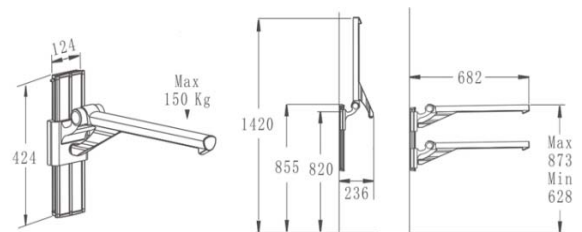

PRODUCT DETAILS

Type	Support Rails
Item Code	HB-L680
Range	Support Arm
Materials	1. Metal part constructed with super solid aluminum . 2. plastic parts on the bar is TPE and PVC. 3. The fixing kits and fasteners are made of stainless steel.
Finish	Bright Chrome Wall Fixing and Hinge/ Plastic parts in Grey

Technical Details and Descriptions:

Wall mounted grab bar foldable and height adjustable.
Certified Weight loading 150kgs.

Standard and Warranty

Standard	ISO17966
Warranty	Expected service life of the shower seat is 10 years, provided that maintenance is carried out correctly. We makes a commitment to remedy material and manufacturing defects for a period of 3 years from the invoicing date.

IMAGE

TECHNICAL DRAWINGS

Support Arm

Wall Mounted Flip-Up and Height adjustable

Solid Metal Wall Fixing

INCL. Stainless Steel Screws and Universal Wall Plugs

Ergonomical grab bar made of high quality aluminium alloy Length-682mm(refer to above drawings)

Weight loading 150kgs certified.

Carton Dimension: 81x27x28CM, Gross Weight:

5.3kgs