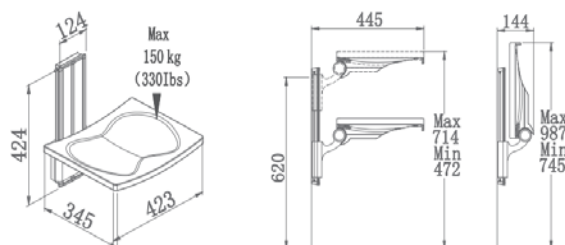

Technical Details and Descriptions:

Wall mounted shower seat foldable, Height adjustable.
Certified Weight loading 150kgs
Maximum user mass (seat): 225 kg.

Standard and Warranty

Standard	ISO17966
Warranty	Expected service life of the shower seat is 10 years, provided that maintenance is carried out correctly. We makes a commitment to remedy material and manufacturing defects for a period of 3 years from the invoicing date.

IMAGE

TECHNICAL DRAWINGS

Shower Seat

Wall Mounted Flip-Up and Height adjustable
Solid Metal Wall Fixing

INCL. Stainless Steel Screws and Universal Wall
Plugs

Ergonomical Seat made of super high quality UF
material

Wide-423mm, Depth-445mm (refer to above drawings)

Weight loading 150kgs certified.

Carton Dimension: 58*47*17cm. G.W.: 7.31kgs