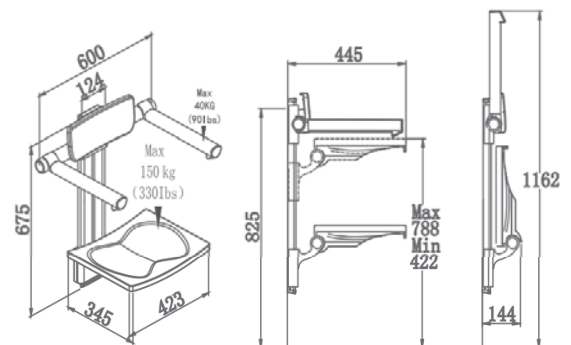

PRODUCT DETAILS	
Type	SHOWER SEAT
Item Code	SA-B425+B-BF340
Range	Shower seat
Materials	1. Metal part constructed with super solid aluminum . 2. Seat part is super quality UF plastic. 3. The fixing kits and fasteners are made of stainless steel.
Finish	Bright Chrome track and bracket/Seat White

Technical Details and Descriptions:

Wall mounted shower seat foldable, Height adjustable.
Certified Weight loading 150kgs for seat and each arm 40kgs weight loading.
Maximum user mass (seat): 225 kg

Standard and Warranty

IMAGE

TECHNICAL DRAWINGS

Shower Seat

Wall Mounted Flip-Up and Height adjustable

Solid Metal Wall Fixing

INCL. Stainless Steel Screws and Universal Wall Plugs

Ergonomical Seat made of super high quality UF material

Wide-423mm, Depth-445mm (refer to above drawings)

Weight loading 150kgs certified.

Carton Dimension: 70X46X17cm, 63X50X13cm.

G.W.: seat: 8.5kgs backrest: 6 kgs