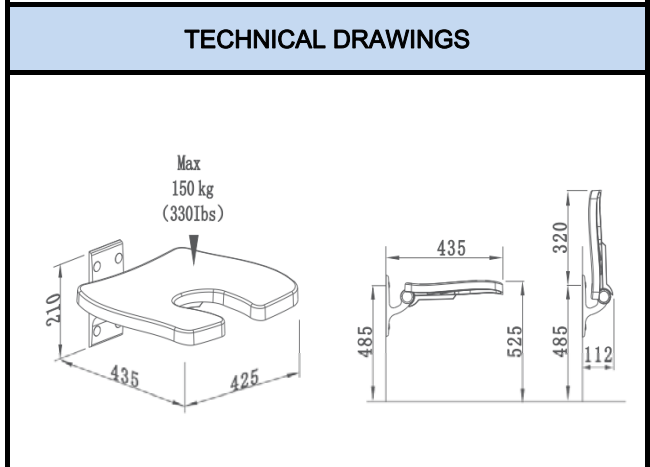

Price: USD 73/ pc

PRODUCT DETAILS	
Type	SHOWER SEAT
Item Code	XSA-A420
Range	Shower seat
Materials	1. Metal part constructed with super solid aluminum . 2. Seat part is super quality UF plastic. 3. The fixing kits and fasteners are made of stainless steel.
Finish	Bright Chrome Wall Fixing and Hinge/Seat White
Technical Details and Descriptions:	
Wall mounted shower seat foldable. With U cutout for easy-wash and hygiene purpose Certified Weight loading 150kgs. Maximum user mass (seat): 225 kg.	
Standard and Warranty	
Standard	ISO17966
Warranty	Expected service life of the shower seat is 10 years, provided that maintenance is carried out correctly. We makes a commitment to remedy material and manufacturing defects for a period of 3 years from the invoicing date.

Shower Seat with U cut shape
Wall Mounted Flip-Up
Solid Metal Wall Fixing
INCL. Stainless Steel Screws and Universal Wall Plugs
Ergonomical Seat made of super high quality UF material
Wide-425mm, Depth-435mm (refer to above drawings)
Weight loading 150kgs certified.
Carton Size: 54x46x14cm. G.W. 5kgs