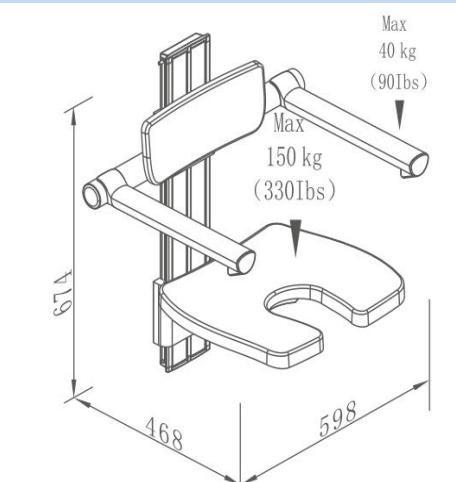

PRODUCT DETAILS

Type	Wall hung U-shaped shower seat with arms and backrest
Item Code	XSA-B420+B-BF340
Range	Bathroom Accessories
Materials	<ol style="list-style-type: none"> 1. The shower seat is constructed with super solid aluminum fixing bracket and super quality UF plastic. 2. The arms and backrest are made in high quality UF plastic and freely assembled in solid aluminum rack. 3. The end is capped with TPE plastic. 4. The fixing kits and fasteners are made of stainless steel.
Finish	Bright Chrome

Technical Details and Descriptions:

1. The shower seat and backrest armrests can be adjusted up and down. The backrest brings more comfortability. The armrest ensure stability when sitting on. Backrest and armrest are optional in separate.
2. The seat and armrests can be folded upward to save space.
3. The U-notch hole design in the middle of the seat is convenient for the elderly to clean their lower body while sitting.
4. The seat is with hydraulic damper kits making it soft open and anti-slip because of mat surface of seat
5. The seat can bear a load of 150 kgs and the armrests can bear a load of 40 kgs.

Warm Note: Do not use chlorine based, corrosive or abrasive cleaners as it may result in the surface being damaged.

IMAGE

TECHNICAL DRAWINGS

Full set with 2 carton box:

1. Shower seat in one box: 70x46x17cm 8.5kgs
2. arms with backrest in one box, 63x50x13cm. 6.5kgs;