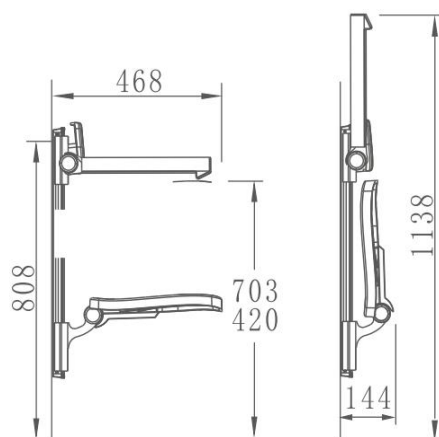

PRODUCT DETAILS

Type	Wall hung U-shaped shower seat with arms and backrest
Item Code	XSA-B420+B-BF340
Range	Bathroom Accessories
Materials	<ol style="list-style-type: none"> 1. The shower seat is constructed with super solid aluminum fixing bracket and super quality UF plastic. 2. The arms and backrest are made in high quality UF plastic and freely assembled in solid aluminum rack. 3. The end is capped with TPE plastic. 4. The fixing kits and fasteners are made of stainless steel.
Finish	Bright Chrome

Warm Note: Do not use chlorine based, corrosive or abrasive cleaners as it may result in the surface being damaged.

IMAGE

TECHNICAL DRAWINGS

Full set with 2 carton box:

1. Shower seat in one box: 70x46x17cm 8.5kgs
2. arms with backrest in one box, 63x50x13cm. 6.5kgs;