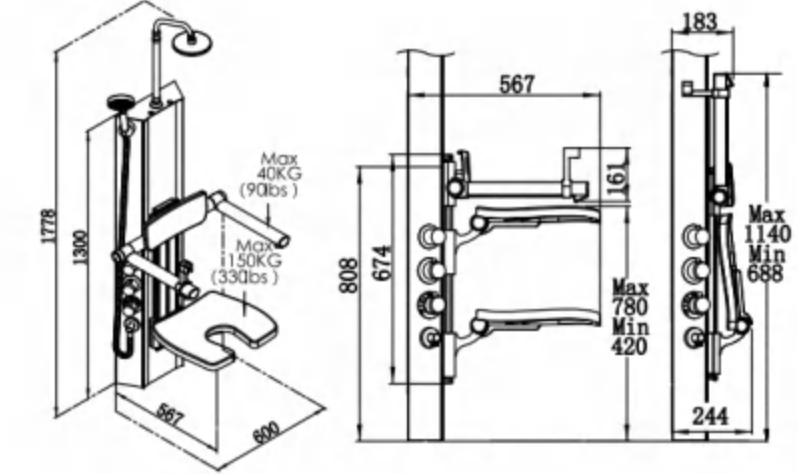

SH-420 坐式恒温淋浴器
Thermostatic shower panel with shower seat