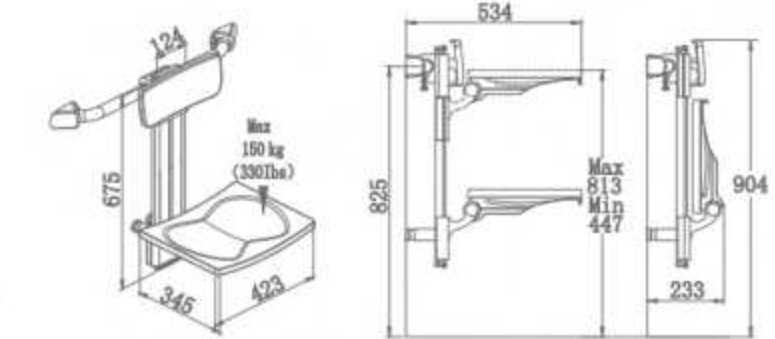

Height-adjustable shower seat ,
with backrest
adapt to handrails $\varnothing$ 30-35mm
(handrail not included)
SA-C425+B-B340+(FS) shower seat,
height-adjustable with backrest