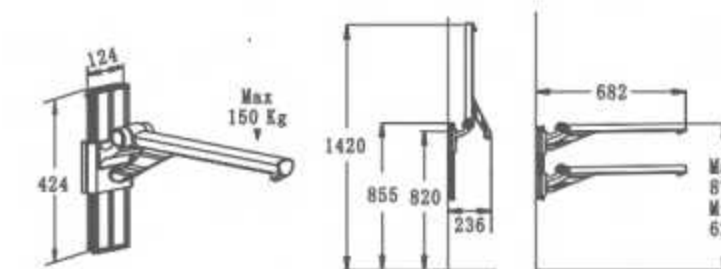

HB-L680上下调节扶手
Height-adjustable support arm
HB-L680 support arm, length 682mm