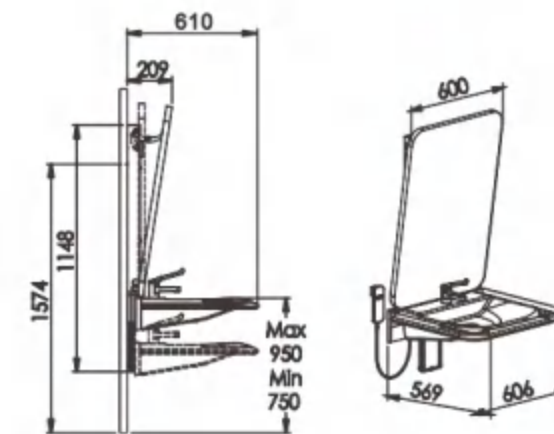

White 白色   Grey 灰色   Red 红色   Yellow 黄色   Black 黑色