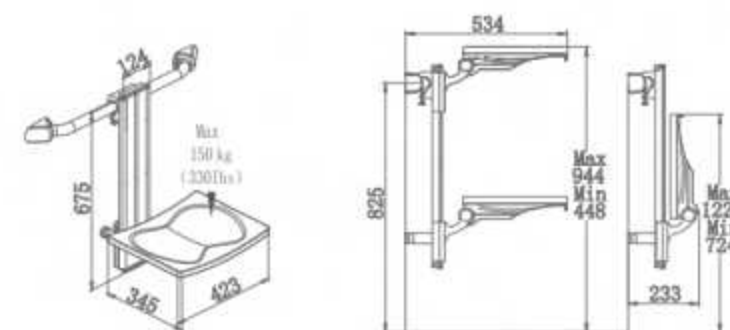

SA-C450+ 加长上下左右调节浴座
Extended height-adjustable shower seat
adapt to handrails $\varnothing$ 30-35mm
(handrail not included)
SA-C450+ shower seat,
extended height-adjustable