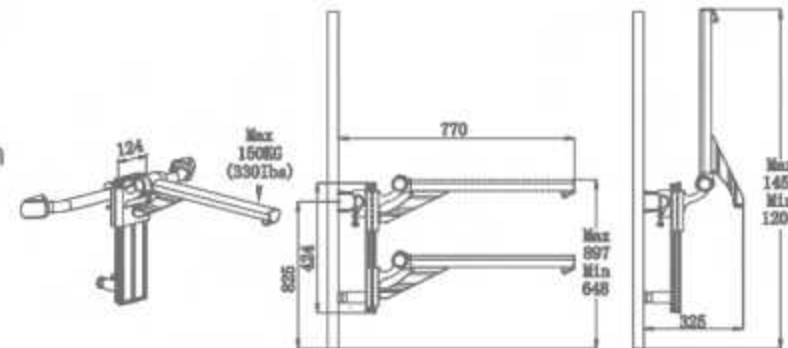

皇冠头和瓦楞状把手，台阶状固墙件，体现了宫廷式的古朴精致，高贵典雅。金色的表面处理，彰显大气奢华和浪漫的宫廷气息。

HA-L650固定扶手
Fixed support arm
HA-L650 support arm, length 650mm

HB-L680上下调节扶手
Height-adjustable support arm
HB-L680 support arm, length 682mm

HD-L680 上下左右调节扶手

Height-adjustable support arm
adapt to handrails \varnothing 30-35mm
(handrail not included)

HD-L680 support arm,
length 770mm

HA-L650M 固定扶手

Fixed support arm

HA-L650M support arm,
length 650mm

HB-L680M 上下调节扶手