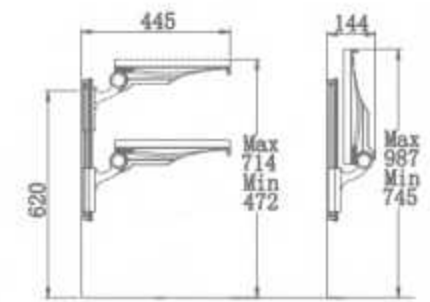

LWZK

LWZL

LWZM

LWZN

AICUBE CARE
Shower Seats SA 425
 浴座 SA 425

SA-A425 固定浴座
 Fixed shower seat
 SA-A425 shower seat, fixed

SA-B425 上下调节浴座
 Height-adjustable shower seat
 SA-B425, shower seat
 height-adjustable