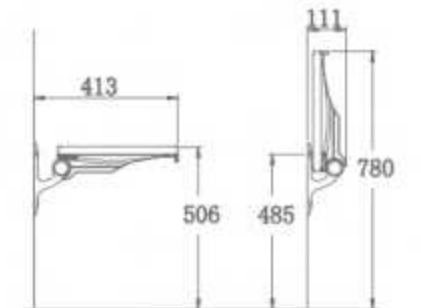

LWZK

LWZL

LWZM

LWZN

AICUBE CARE
Shower Seats SA 425
 浴座 SA 425

SA-A425 固定浴座
 Fixed shower seat
 SA-A425 shower seat, fixed

SA-B425 上下调节浴座
 Height-adjustable shower seat
 SA-B425, shower seat
 height-adjustable