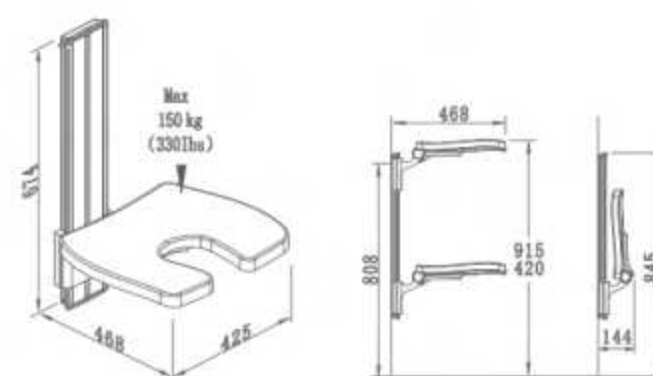

XSA-C420+ B-B340
上下左右调节浴座, 带靠背
Height-adjustable shower seat,
with backrest
adapt to handrails ø30-35mm
(handrail not included)
XSA-C420+ B-B340 shower seat,
height-adjustable with backrest