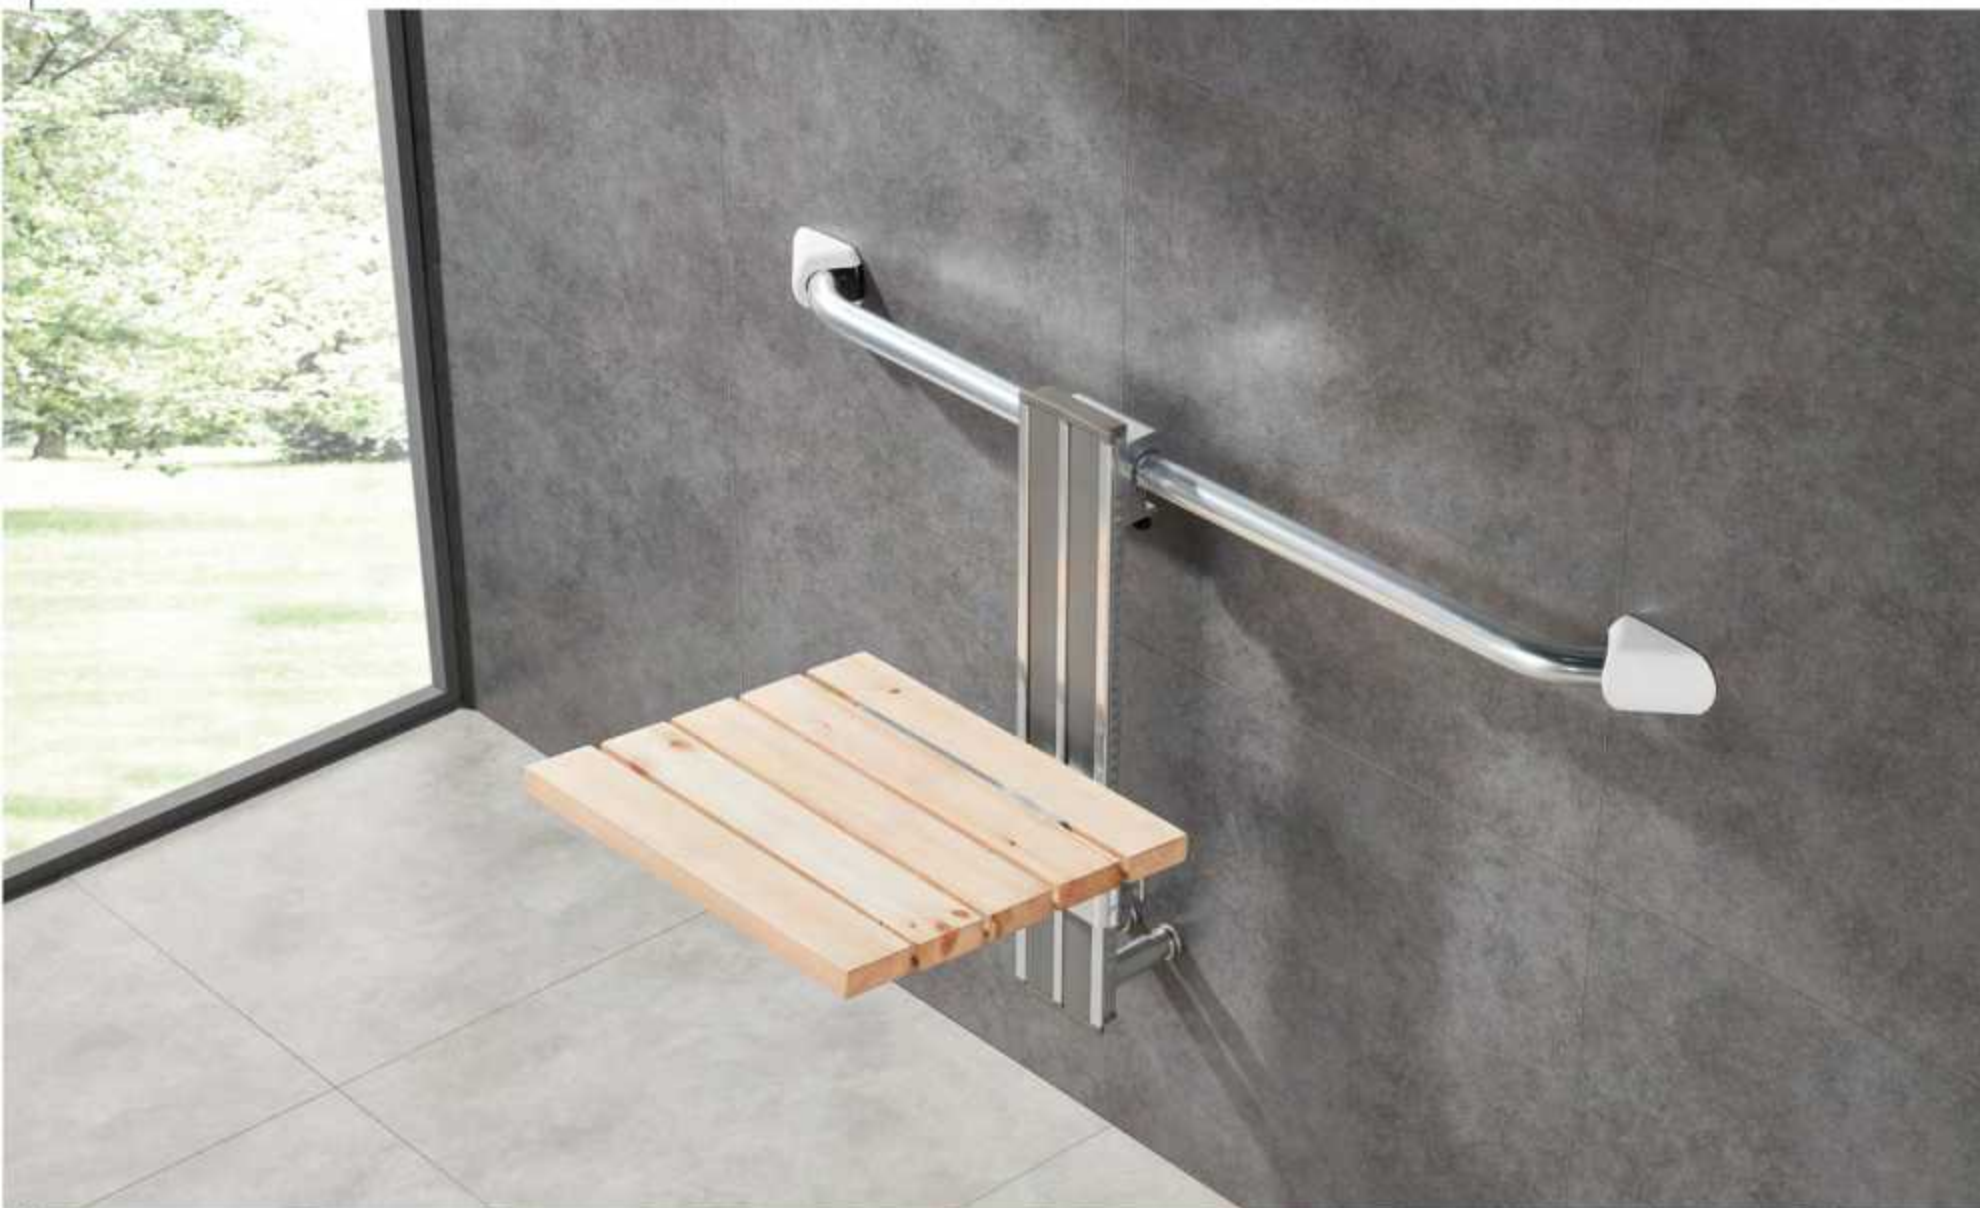

SA-B425+B-B340上下调节浴座, 带靠背
Height-adjustable shower seat, with backrest
SA-B425+B-B340 shower seat, height-adjustable
with backrest

SA-C425+B-BF340+(FS)
上下左右调节浴座, 带扶手靠背

Height-adjustable shower seat ,
with armrest and backrest
adapt to handrails \varnothing 30-35mm
(handrail not included)
SA-C425+B-BF340+(FS) shower seat,
height-adjustable with armrest
and backrest

SA-B425+B-BF340
上下调节浴座, 带扶手靠背
Height-adjustable shower seat, with armrest
and backrest
SA-B425+B-BF340 shower seat, height-
adjustable with armrest and backrest

SA-B450+ 加长上下调节浴座
Extended height-adjustable shower seat
SA-B450+ shower seat,
extended height-adjustable

SA-C425+(FS) 上下左右调节浴座
Height-adjustable shower seat
adapt to handrails \varnothing 30-35mm
(handrail not included)
SA-C425+(FS) shower seat,
height-adjustable

SA-C450+ 加长上下左右调节浴座
Extended height-adjustable shower seat
adapt to handrails \varnothing 30-35mm
(handrail not included)
SA-C450+ shower seat,
extended height-adjustable