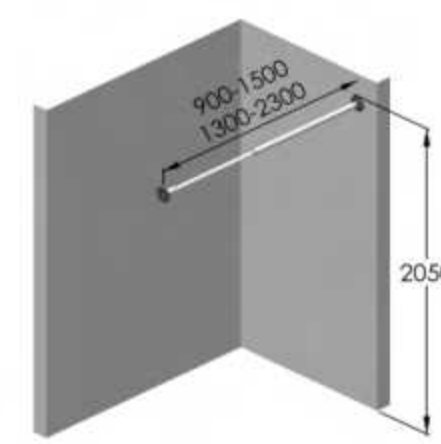

LWY (900-1500, 1300-2300)