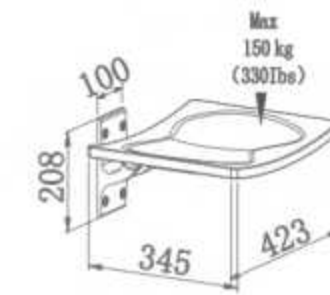

LWZK

LWZL

LWZM

LWZN

AICUBE CARE
Shower Seats SA 425
 浴座 SA 425

SA-A425 固定浴座
 Fixed shower seat
 SA-A425 shower seat, fixed

SA-B425 上下调节浴座
 Height-adjustable shower seat
 SA-B425, shower seat
 height-adjustable