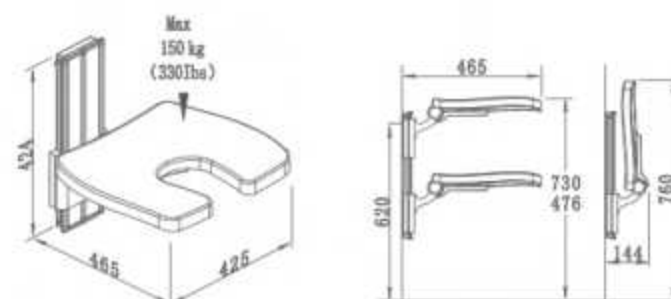

XSA-C420+ 上下左右调节浴座
Height-adjustable shower seat
adapt to handrails ø30-35mm
(handrail not included)
XSA-C420+ shower seat,
height-adjustable