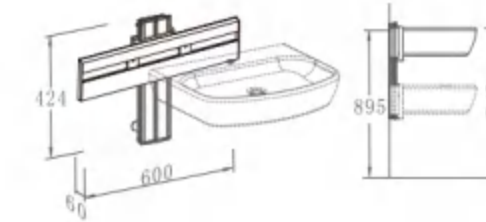

XGB-B100 盆架
wall bracket for wash basin, height adjustable

YL, shower curtain 浴帘
fit under the support rail directly (not included support rail)

XGB-B100T Electric adjustable basin holder
电动调节洗漱盆架 (The basin is separate)
Tilted mirror, adjust the angle by pulling or pushing.