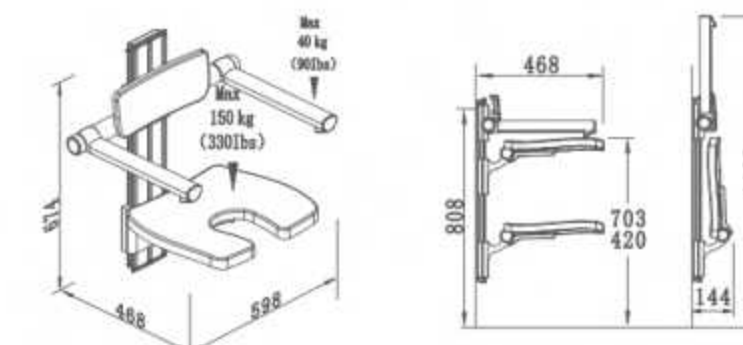

XSA-B420+B-BF340
上下调节浴座, 带扶手靠背
Height-adjustable shower seat,
with armrest and backrest
XSA-B420+B-BF340 shower seat, height-
adjustable with armrest and backrest