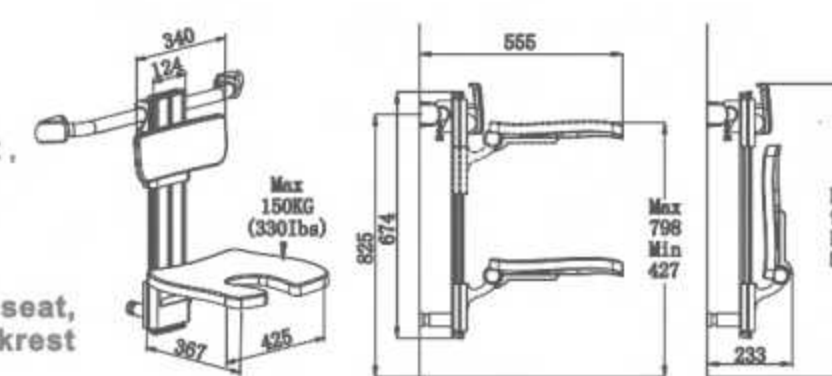

XSA-C420+ B-B340
上下左右调节浴座, 带靠背
Height-adjustable shower seat,
with backrest
adapt to handrails ø30-35mm
(handrail not included)
XSA-C420+ B-B340 shower seat,
height-adjustable with backrest