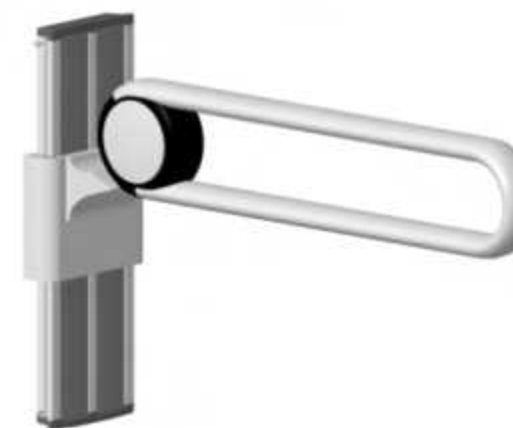

XHA-U622 固定U型扶手

Fixed U support arm

XHA-U622 support arm,
length 622mm