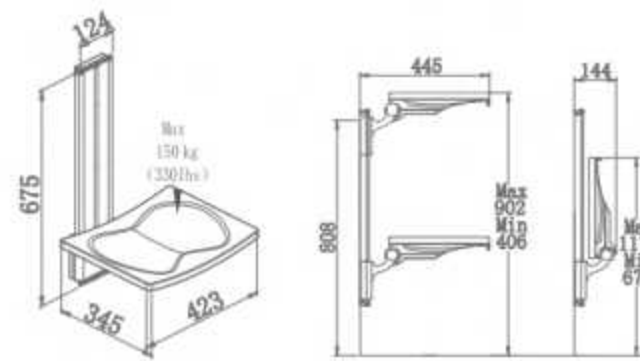

SA-B425+
加长上下调节浴座
Extended height-adjustable shower seat
SA-B425+ shower seat, extended height-adjustable