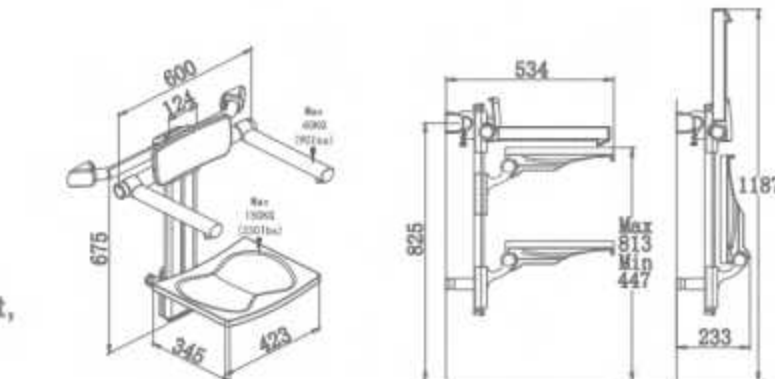

SA-C425+B-BF340+(FS)
上下左右调节浴座, 带扶手靠背

Height-adjustable shower seat ,
with armrest and backrest
adapt to handrails $\varnothing$ 30-35mm
(handrail not included)
SA-C425+B-BF340+(FS) shower seat,
height-adjustable with armrest
and backrest