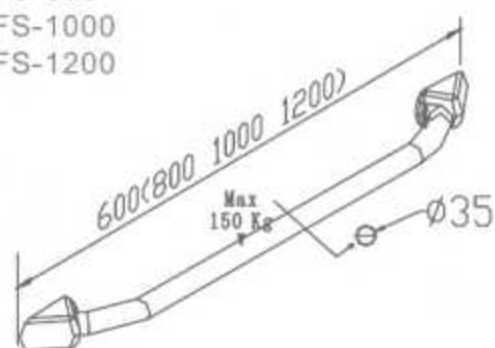

Height-adjustable support arm

HB-L680M support arm,
length 682mm

XHD-U658 上下左右调节扶手

Height-adjustable U support arm
adapt to handrails \varnothing 30-35mm
(handrail not included)

XHD-U658 support arm,
length 746mm

XHA-U622 固定U型扶手

Fixed U support arm

XHA-U622 support arm,
length 622mm

XHB-U658 上下调节U型扶手

Height-adjustable U support arm

XHB-U658 support arm,
length 658mm

AICUBE SUPPORT ARMS
CARE 扶手

FS-600
FS-800
FS-1000
FS-1200