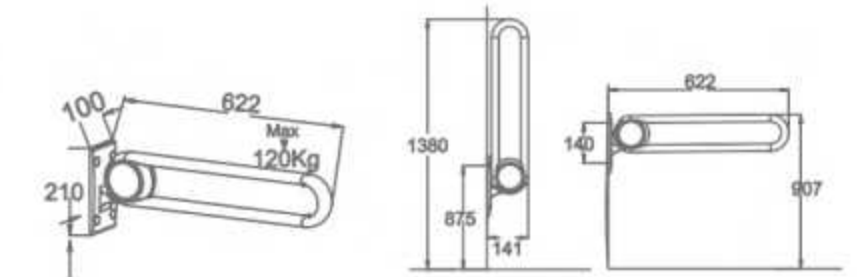

XHA-U622 固定U型扶手

Fixed U support arm

XHA-U622 support arm,
length 622mm