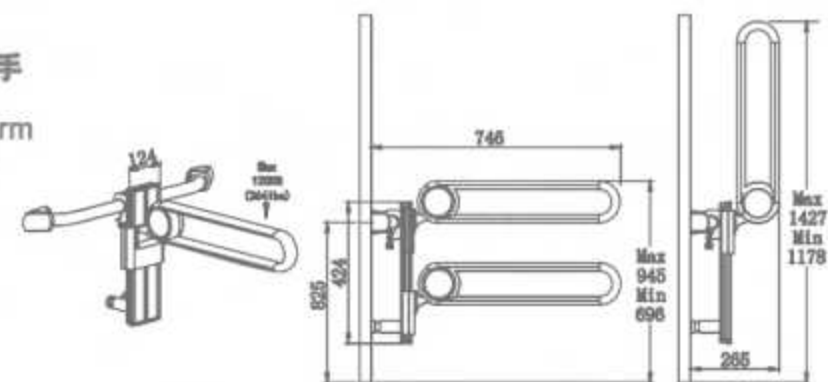

Height-adjustable support arm

HB-L680M support arm,
length 682mm

XHD-U658 上下左右调节扶手

Height-adjustable U support arm
adapt to handrails \varnothing 30-35mm
(handrail not included)

XHD-U658 support arm,
length 746mm