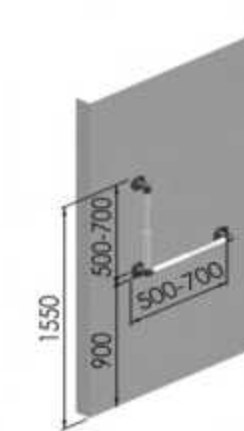

LWSL(500-700X500-700)