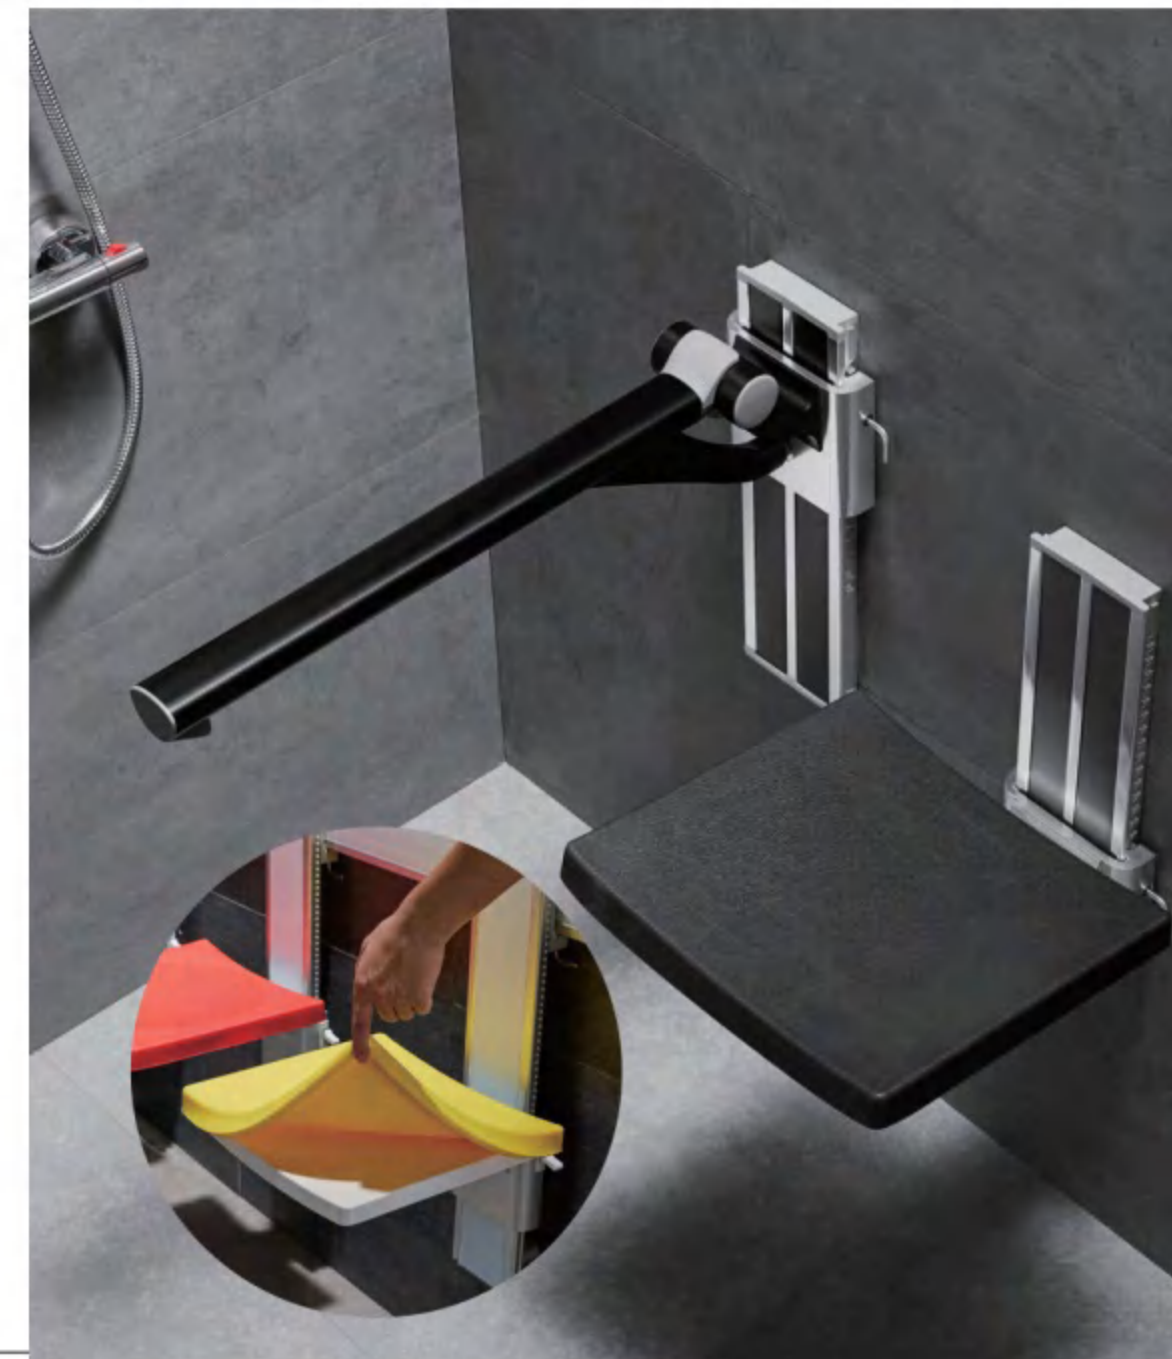

AICUBE CARE

The colorful cushions are available to decorate the space. It is made from EVA material which is soft, elastic, tender and warm, with durable and hard-wearing quality. Well designed to fit the shape of the seat, easy to set on or take off.

色彩鲜亮的坐垫柔软亲肤、弹性好、耐用，既装饰了浴室空间，又增添舒适触感。