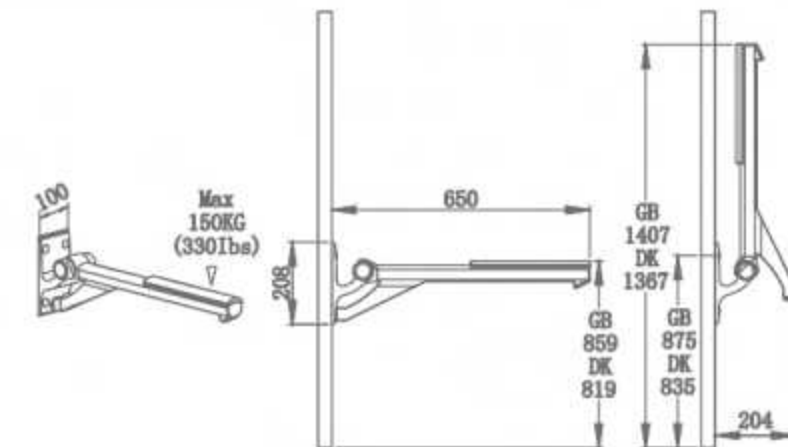

Height-adjustable support arm
adapt to handrails \varnothing 30-35mm
(handrail not included)

HD-L680 support arm,
length 770mm

HA-L650M 固定扶手

Fixed support arm

HA-L650M support arm,
length 650mm

HB-L680M 上下调节扶手

Height-adjustable support arm

HB-L680M support arm,
length 682mm

XHD-U658 上下左右调节扶手

Height-adjustable U support arm
adapt to handrails \varnothing 30-35mm
(handrail not included)

XHD-U658 support arm,
length 746mm