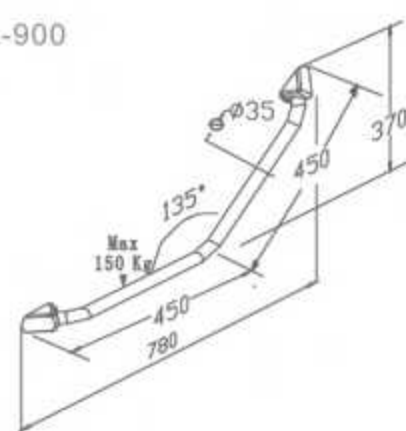

AICUBE SUPPORT ARMS
CARE 扶手

FS-600
FS-800
FS-1000
FS-1200

XFS-600 (600-750)
XFS-800 (800-950)
XFS-1000 (1000-1150)
XFS-1200 (1200-1350)

FSL-900

ZFS-700
ZFS-800

MFS-600
MFS-800
MFS-1000

HFS-800

AICUBE Curtain Rail and
CARE Handrail Combination
浴帘杆扶手组合