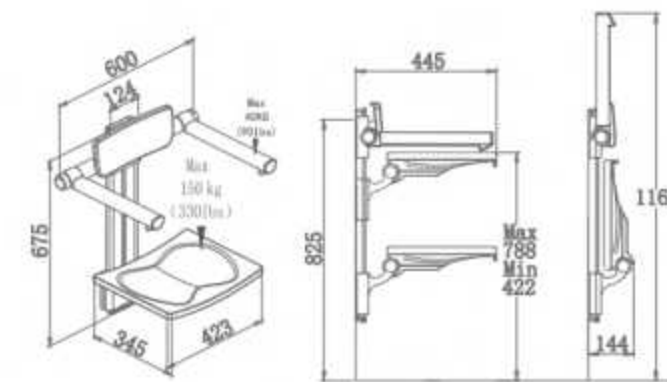

SA-B425+B-BF340
上下调节浴座, 带扶手靠背
Height-adjustable shower seat, with armrest
and backrest
SA-B425+B-BF340 shower seat, height-
adjustable with armrest and backrest