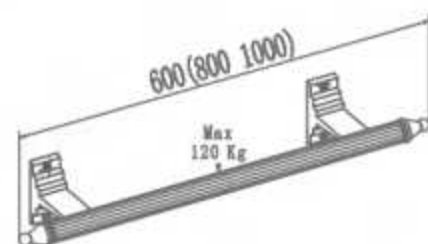

XHA-U622 固定U型扶手

Fixed U support arm

XHA-U622 support arm,
length 622mm

XHB-U658 上下调节U型扶手

Height-adjustable U support arm

XHB-U658 support arm,
length 658mm

AICUBE SUPPORT ARMS
CARE 扶手

FS-600
FS-800
FS-1000
FS-1200

XFS-600 (600-750)
XFS-800 (800-950)
XFS-1000 (1000-1150)
XFS-1200 (1200-1350)

FSL-900

ZFS-700
ZFS-800

MFS-600
MFS-800
MFS-1000

HFS-800

AICUBE Curtain Rail and
CARE Handrail Combination
浴帘杆扶手组合

LWG-(500, 700, 900, 1200)