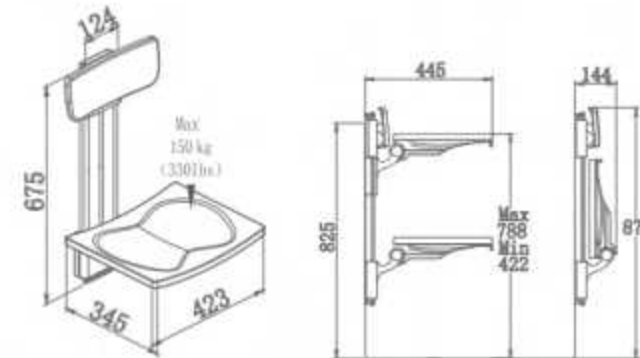

SA-B425+B-B340上下调节浴座, 带靠背
Height-adjustable shower seat, with backrest
SA-B425+B-B340 shower seat, height-adjustable
with backrest