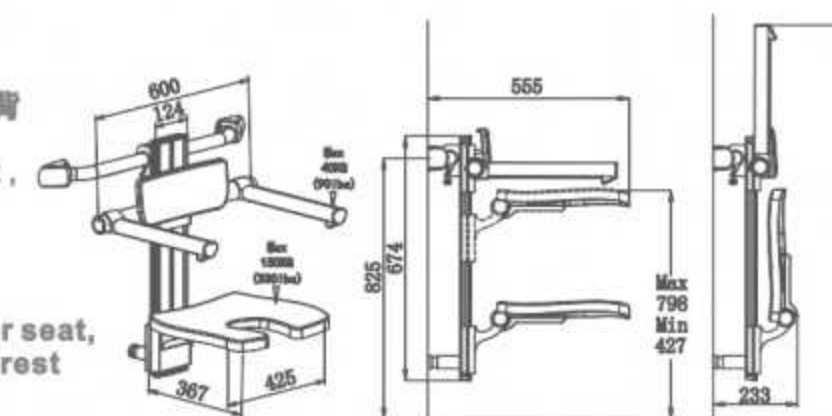

XSA-C420+ B-BF340
上下左右调节浴座, 带扶手靠背
Height-adjustable shower seat,
with armrest and backrest
adapt to handrails ø30-35mm
(handrail not included)
XSA-C420+ B-BF340 shower seat,
height-adjustable with armrest
and backrest