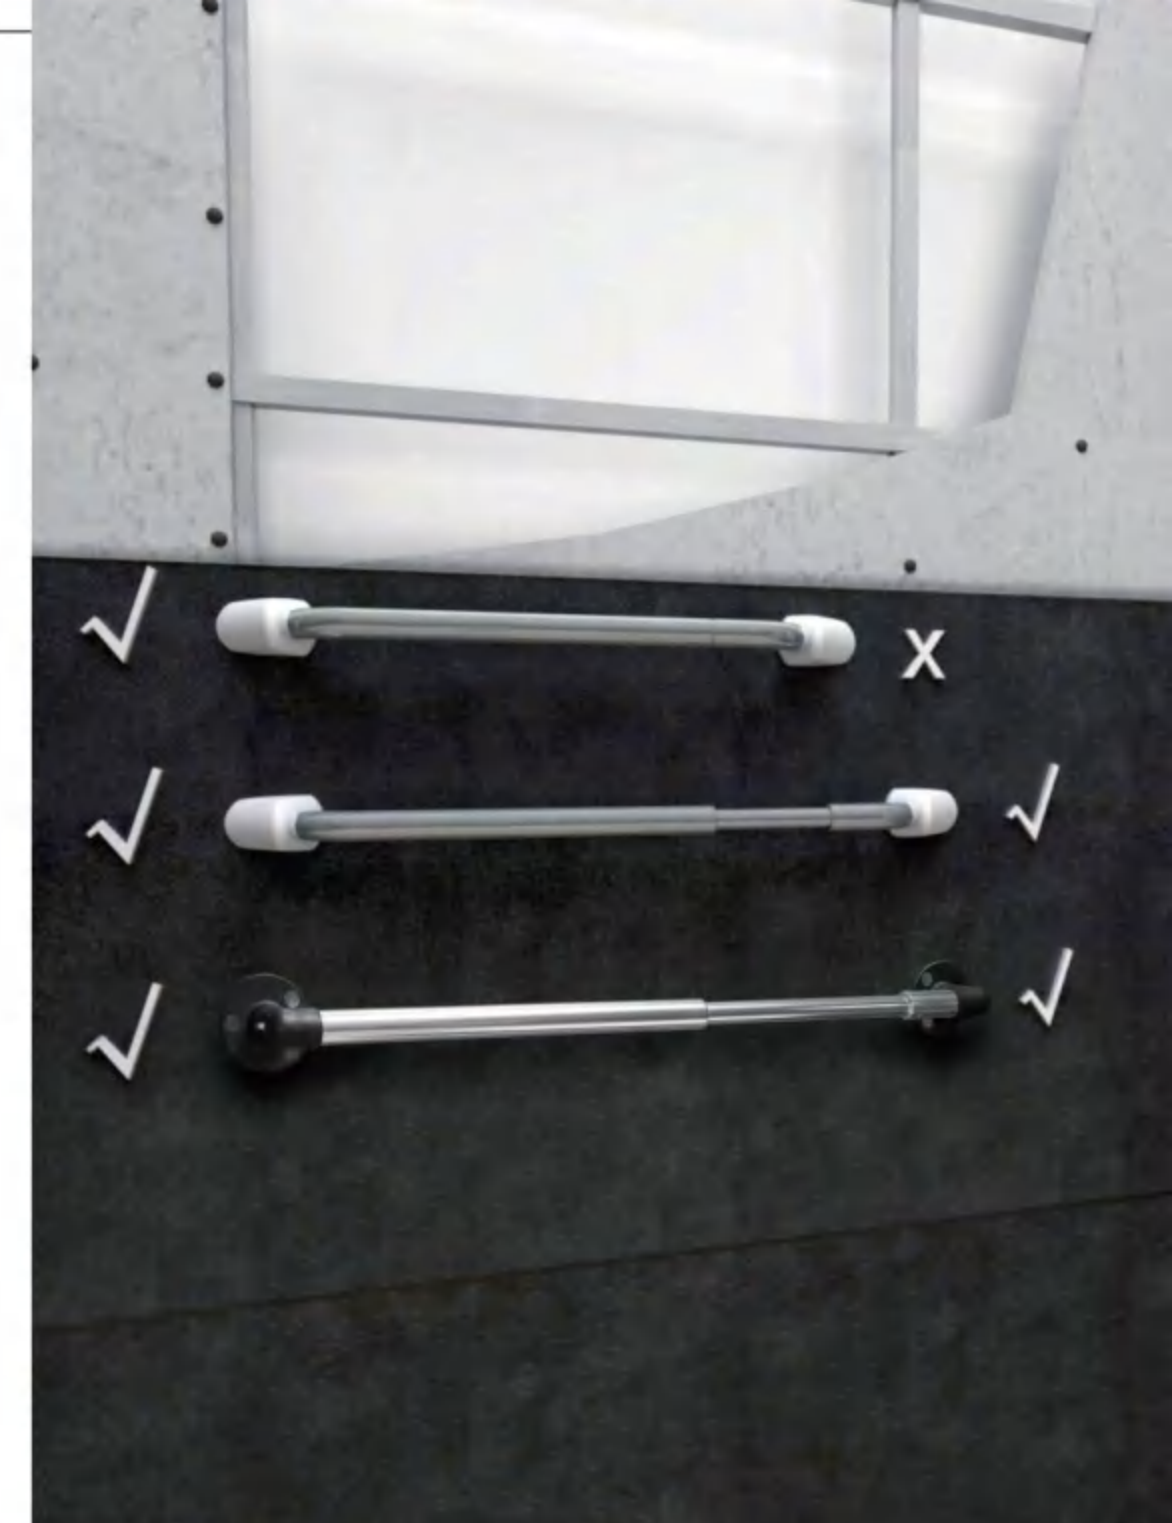

坐式恒温淋浴器，恒温控制，多种洗浴方式，人性化设计，简易美观，安全舒适。为改造翻新淋浴空间提供完美简易方案。

shower holder on the arm,
convient for use

扶手上的花洒支架，方便收放使用

Top shower head ,
adjustable direction, free
hands, free shower

出水顶洒可调角度，解放双手，
可随心洗浴

Thermostatic mixer, adjust
or set a temperature

恒温龙头，一键锁定舒适温度

Hand shower for all-round
shower

手持花洒，利于全方位淋浴

Shower swith, adjust the
water spray

切换出水方式，调节出水量

Adjustable folding seat with
arms, safe and comfortable,
enjoy sitting shower

可调节淋浴凳，安全舒适，坐
享淋浴

Telescopic grab handles offer the widest possible choice for positioning on a wall with fiber cement sheet and studs at back. They enable horizontal, vertical and diagonal positioning on the pre-cladding covering walls, but be sure both ends of the grabs must fix to the metal or wood studs of the walls. The extensible grabs could adjust their length right to be on the stud.

可伸缩扶手为预先铺设了防水板的龙骨结构墙体提供了最广泛的安装可能性。扶手可以横向、竖向或者斜向安装在墙上，但是扶手两端必须固定在墙背面的龙骨架上。而可伸缩的扶手可适当调节其长度确保扶手两端能刚好固定在龙骨架上。

AICUBE CARE

The simple wall-mounted handrail seamlessly integrates with the foldable wall-mounted bench. Its folding design allows for easy storage on the wall, saving space.

The handrail has a diameter of 35mm, designed in accordance with ergonomic principles for comfortable grip. Its sturdy wall-mounted stainless steel flanges at both ends are durable and reliable, capable of safely bearing weight. It can be attached with wall-mounted shower seats, support arms, and other combinations for added convenience.