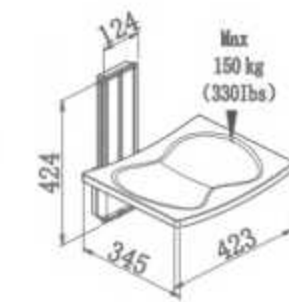

LWZK

LWZL

LWZM

LWZN

AICUBE CARE
Shower Seats SA 425
 浴座 SA 425

SA-A425 固定浴座
 Fixed shower seat
 SA-A425 shower seat, fixed

SA-B425 上下调节浴座
 Height-adjustable shower seat
 SA-B425, shower seat
 height-adjustable

SA-B425+
加长上下调节浴座
Extended height-adjustable shower seat
SA-B425+ shower seat, extended height-adjustable

SA-C425+B-B340+(FS)
上下左右调节浴座, 带靠背

Height-adjustable shower seat ,
with backrest
adapt to handrails \varnothing 30-35mm
(handrail not included)
SA-C425+B-B340+(FS) shower seat,
height-adjustable with backrest