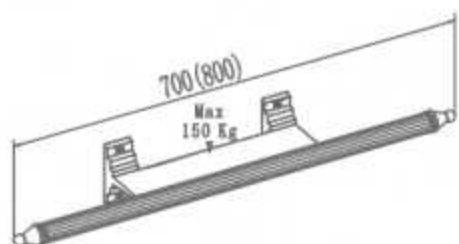

ZFS-700
ZFS-800