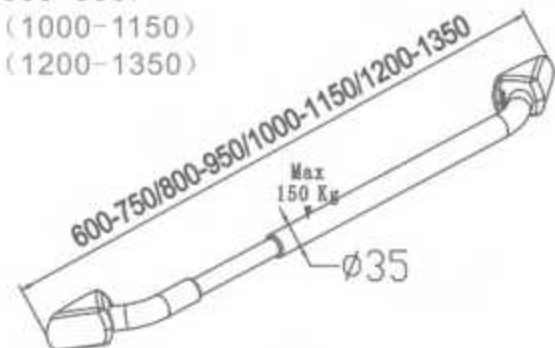

AICUBE SUPPORT ARMS
CARE 扶手

FS-600
FS-800
FS-1000
FS-1200

XFS-600 (600-750)
XFS-800 (800-950)
XFS-1000 (1000-1150)
XFS-1200 (1200-1350)

FSL-900

ZFS-700
ZFS-800

MFS-600
MFS-800
MFS-1000

HFS-800

AICUBE Curtain Rail and
CARE Handrail Combination
浴帘杆扶手组合