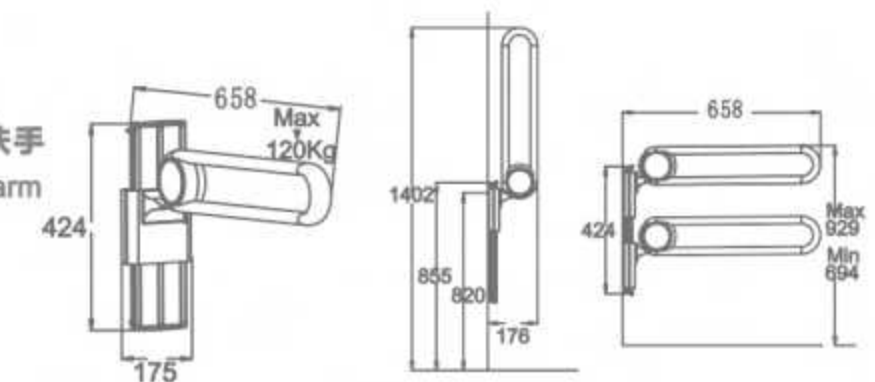

Height-adjustable support arm

HB-L680M support arm,
length 682mm

XHD-U658 上下左右调节扶手

Height-adjustable U support arm
adapt to handrails \varnothing 30-35mm
(handrail not included)

XHD-U658 support arm,
length 746mm

XHA-U622 固定U型扶手

Fixed U support arm

XHA-U622 support arm,
length 622mm

XHB-U658 上下调节U型扶手

Height-adjustable U support arm

XHB-U658 support arm,
length 658mm

AICUBE SUPPORT ARMS
CARE 扶手

FS-600
FS-800
FS-1000
FS-1200