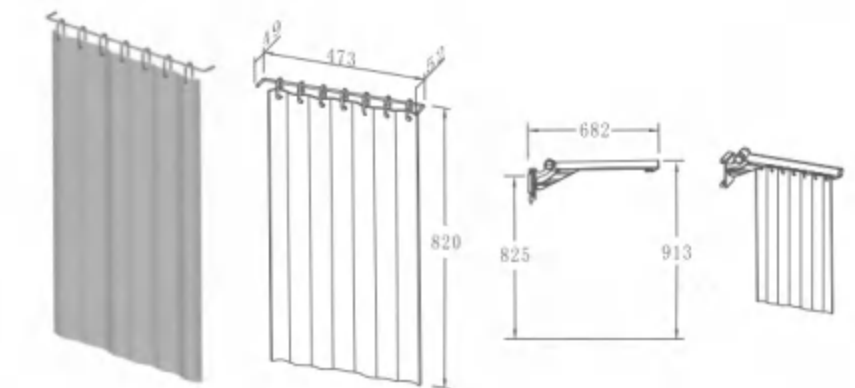

SH-420 坐式恒温淋浴器
Thermostatic shower panel with shower seat

XB-B340 上下移动靠背
Height adjustable backrest
(not included the vertical track)

XB-BF340 上下移动扶手&靠背
Height adjustable backrest & armrest
(not included the vertical track)

XGB-B100 盆架
wall bracket for wash basin, height adjustable

YL, shower curtain 浴帘
fit under the support rail directly (not included support rail)

XGB-B100T Electric adjustable basin holder
电动调节洗漱盆架 (The basin is separate)
Tilted mirror, adjust the angle by pulling or pushing.