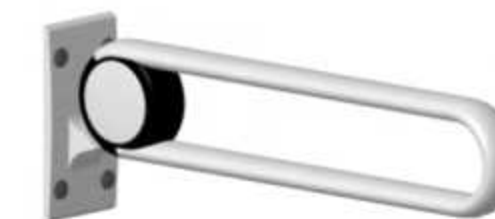

Height-adjustable support arm

HB-L680M support arm,
length 682mm

XHD-U658 上下左右调节扶手

Height-adjustable U support arm
adapt to handrails \varnothing 30-35mm
(handrail not included)

XHD-U658 support arm,
length 746mm