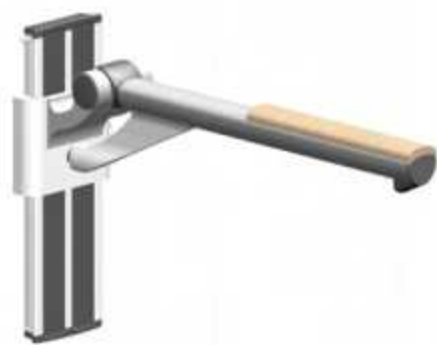

皇冠头和瓦楞状把手，台阶状固墙件，体现了宫廷式的古朴精致，高贵典雅。金色的表面处理，彰显大气奢华和浪漫的宫廷气息。

HA-L650固定扶手
Fixed support arm
HA-L650 support arm, length 650mm

HB-L680上下调节扶手
Height-adjustable support arm
HB-L680 support arm, length 682mm

HD-L680 上下左右调节扶手

Height-adjustable support arm
adapt to handrails \varnothing 30-35mm
(handrail not included)

HD-L680 support arm,
length 770mm

HA-L650M 固定扶手

Fixed support arm

HA-L650M support arm,
length 650mm

HB-L680M 上下调节扶手

Height-adjustable support arm

HB-L680M support arm,
length 682mm

XHD-U658 上下左右调节扶手

Height-adjustable U support arm
adapt to handrails \varnothing 30-35mm
(handrail not included)

XHD-U658 support arm,
length 746mm