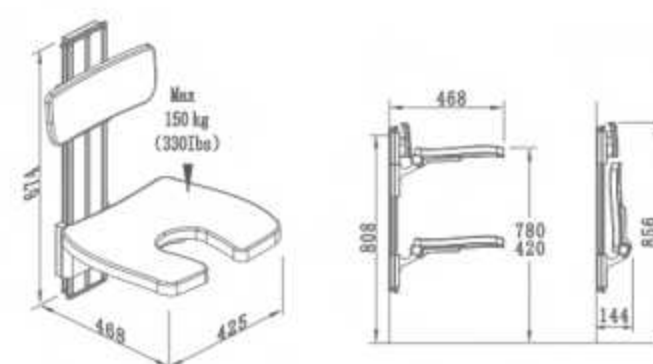

XSA-B420+B-B340
上下调节浴座, 带靠背
Height-adjustable shower seat, with backrest
XSA-B420+B-B340 shower seat, height-adjustable
with backrest