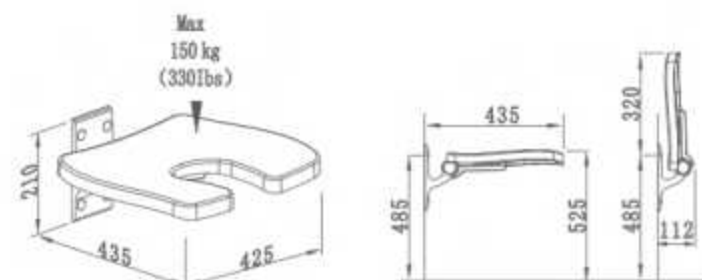

XSA-B420+B-BF340
上下调节浴座, 带扶手靠背
Height-adjustable shower seat,
with armrest and backrest
XSA-B420+B-BF340 shower seat, height-
adjustable with armrest and backrest