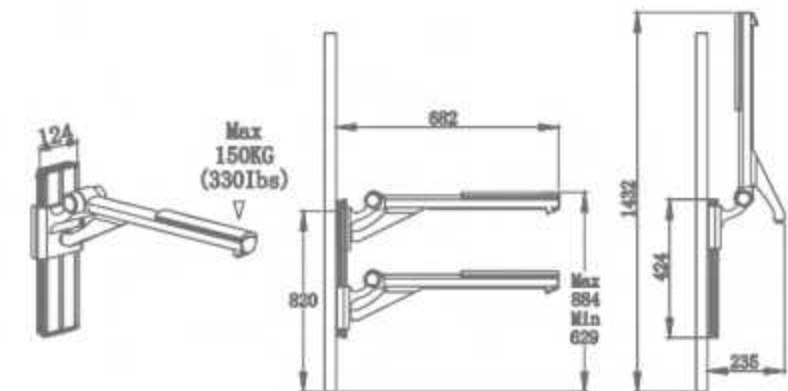

Height-adjustable support arm
adapt to handrails \varnothing 30-35mm
(handrail not included)

HD-L680 support arm,
length 770mm

HA-L650M 固定扶手

Fixed support arm

HA-L650M support arm,
length 650mm

HB-L680M 上下调节扶手

Height-adjustable support arm

HB-L680M support arm,
length 682mm

XHD-U658 上下左右调节扶手

Height-adjustable U support arm
adapt to handrails \varnothing 30-35mm
(handrail not included)

XHD-U658 support arm,
length 746mm