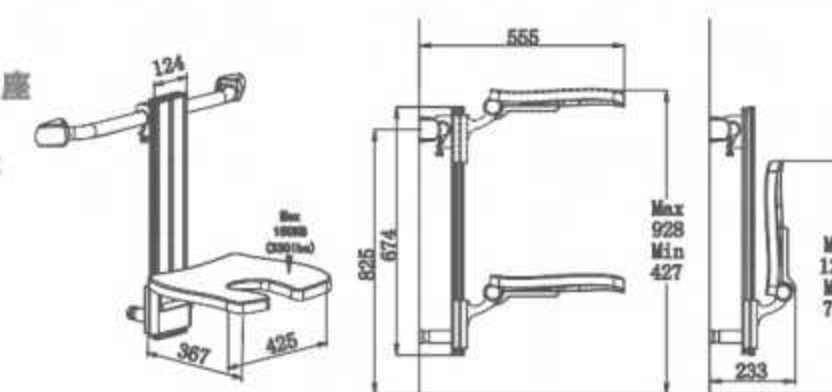

XSA-C420+ 上下左右调节浴座
Height-adjustable shower seat
adapt to handrails ø30-35mm
(handrail not included)
XSA-C420+ shower seat,
height-adjustable