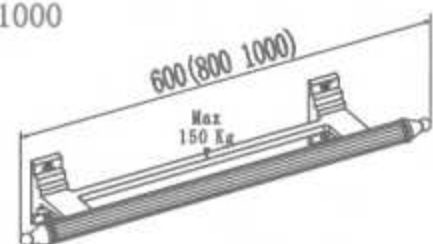

XFS-600 (600-750)
XFS-800 (800-950)
XFS-1000 (1000-1150)
XFS-1200 (1200-1350)

FSL-900

ZFS-700
ZFS-800

MFS-600
MFS-800
MFS-1000

HFS-800

AICUBE Curtain Rail and
CARE Handrail Combination
浴帘杆扶手组合

LWG-(500, 700, 900, 1200)