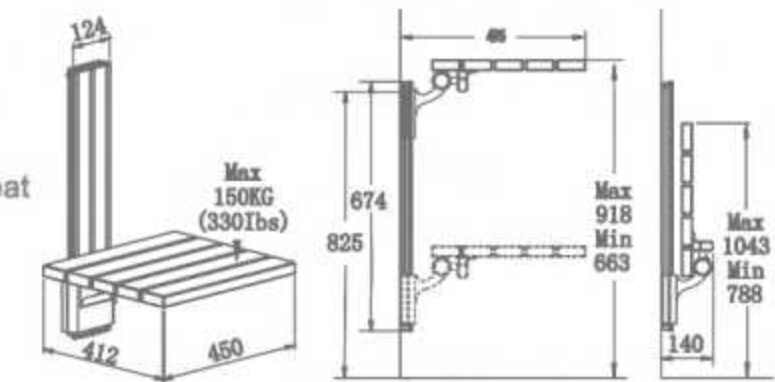

SA-B450+ 加长上下调节浴座
Extended height-adjustable shower seat
SA-B450+ shower seat,
extended height-adjustable