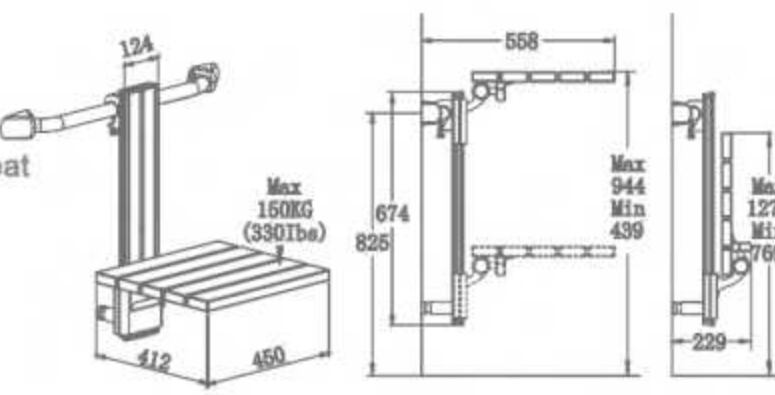

SA-C450+ 加长上下左右调节浴座
Extended height-adjustable shower seat
adapt to handrails $\varnothing$ 30-35mm
(handrail not included)
SA-C450+ shower seat,
extended height-adjustable